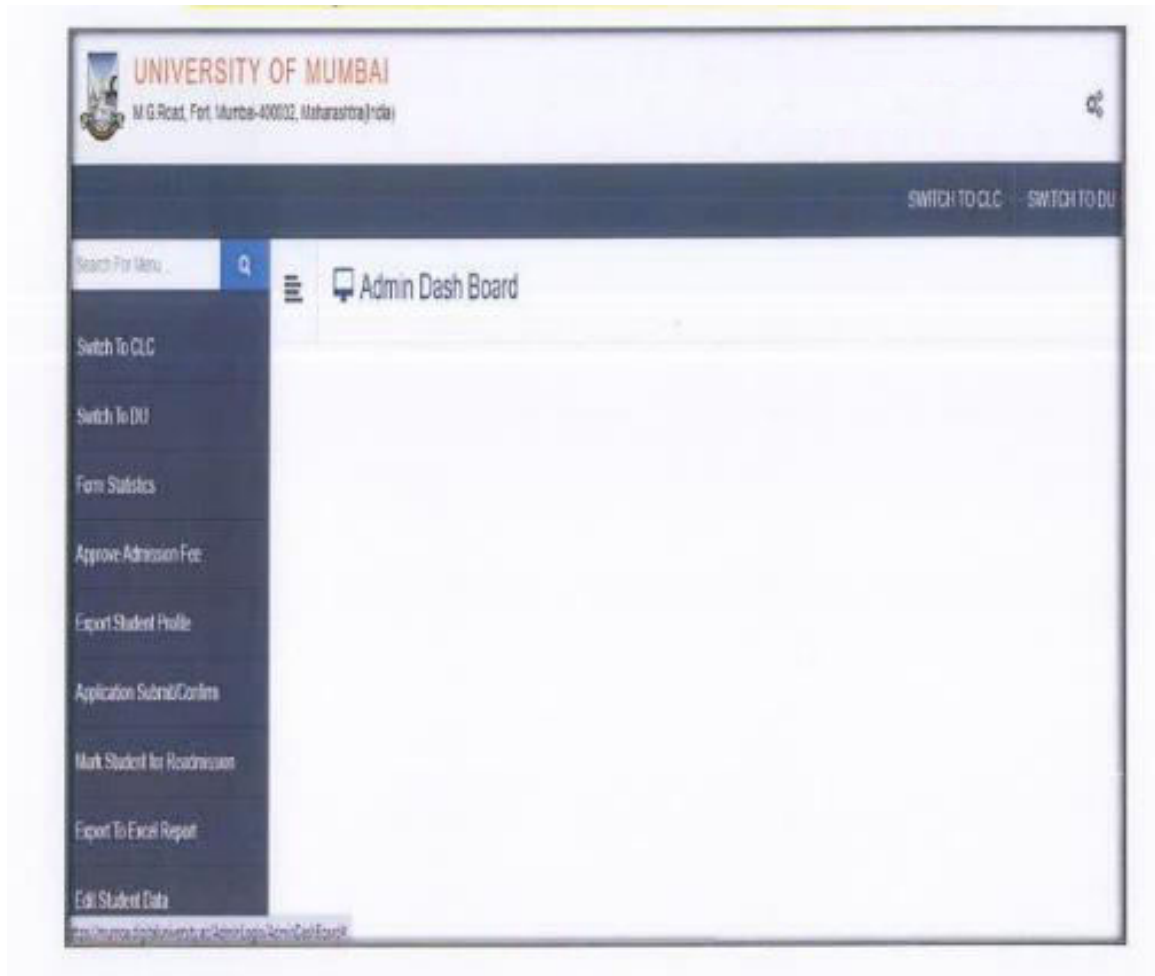

University of Mumbai student login page

University of Mumbai
M.G.Road, Fort, Mumbai-400022, Maharashtra(India) Home

Login here

PRN / UserName:

Password:

[Forgot Password](#)

University of Mumbai Du Portal Admission Process